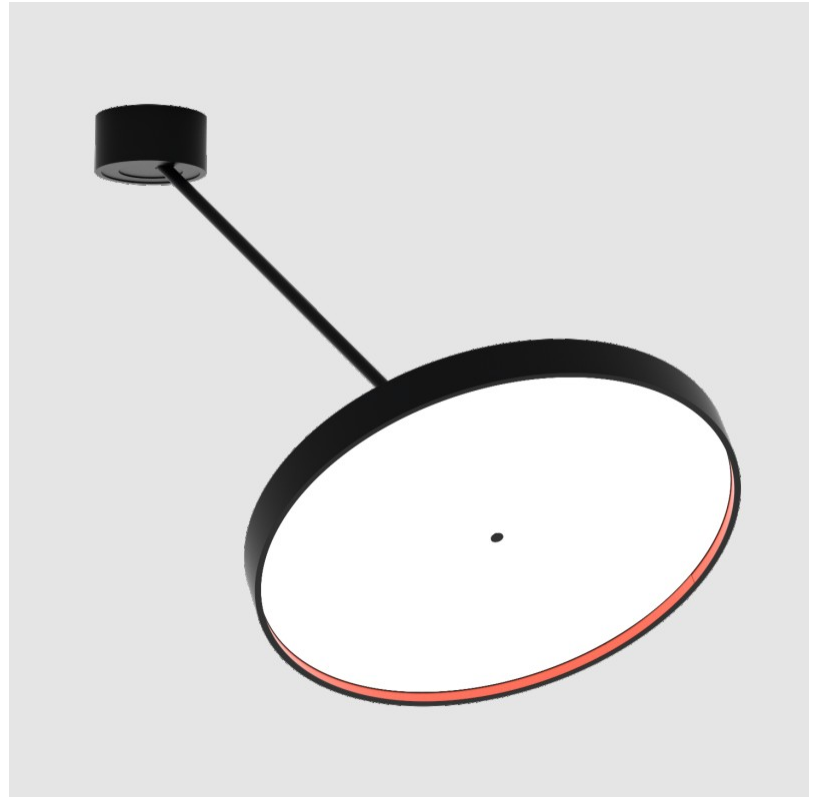

GENERAL

Series: Sign Diva Dancer
Subseries: Sign Diva Dancer Korona
Brand: Prolicht
Division: Architectural
Mounting Type: Suspension
Mounting Location: Ceiling
Subcategory: Pendant

PHYSICAL

Shape: Round
Diameter (mm): 570
Diameter (in): 22 7/16
Height (mm): 870
Depth (mm): 86
Height (in): 34 1/4
Depth (in): 3 3/8
Light Distribution: Adjustable / Direct
Weight (kg): 5
Weight (lbs): 11.023
Diffuser: PMMA - Opal / Micro-Prism / Sparkling Secret / Vintage Industrial
Fixture Finish: SSR / BKV / CWI / CRY / HAB / UFT / ITA / RUA / FTG / MYG / LOD / PUS / FRO / FUP / KIA / POP / BLS / SPG / MEY / GOH / GUM / CHC / COM / ABZ / JAG / OBR / MOS / ROR
Fixture Material: Extruded Aluminum / Steel

ELECTRICAL

Lamp Type: LED (Zhaga Standard)
Input Wattage (W): 52.8
Total Output Wattage (W): 47.52
Dimming: Tri-Mode (Non-Dimming and Phase Dimming (120Vac only) and 0-10V Dimming)
Driver Included: Yes
Driver Location: Integrated
Driver Type: Constant Current - Universal
Driver Class: Class 2
Input Voltage (V): 120 - 277
Constant Current (MA): 350

LED

Color Temperature (*K): 2700 / 3000 / 3500 / 4000
Max. Delivered Lumen (lm): 5060 / 6320 / 6448 / 6580
CRI: >90 CRI
Lamp Life (hrs): 50000

OPTICAL

Adjustability: Rotational Canopy 170°; Tilting Canopy ±50°; Tilting Head ±90°

RATINGS AND CERTIFICATIONS

Certified By: Certified for North American Standards
IP rating: IP20